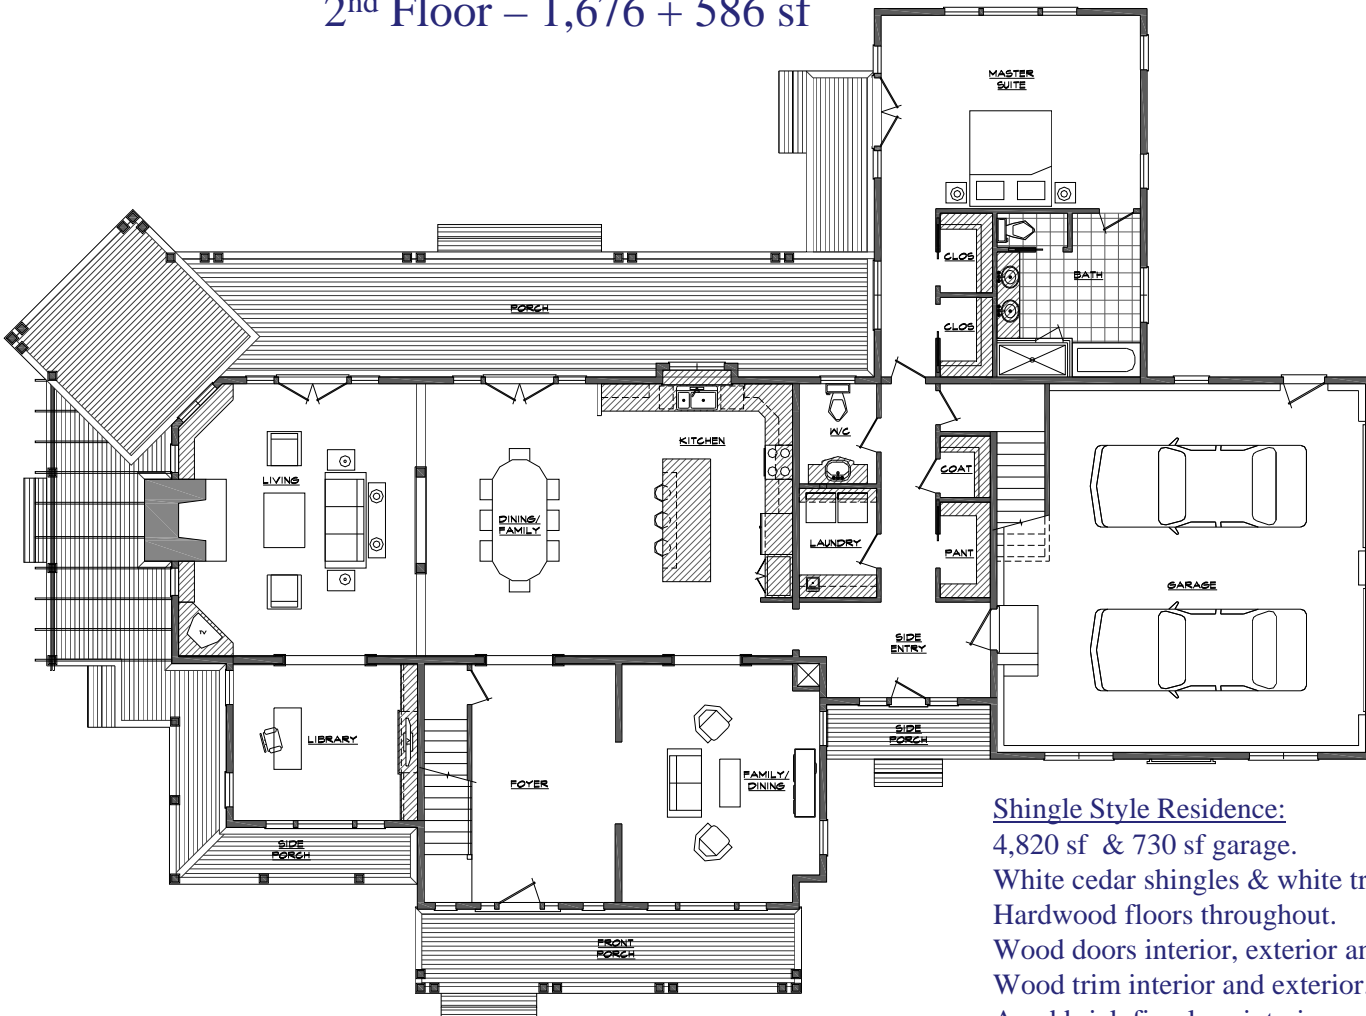

### Systems and Specifications:

Pella Windows Architect Series Classic.  
Top of the line appliances.  
Central Air Heating and Air Conditioning.  
Central Vacuum System..

2<sup>nd</sup> Floor – 1,676 + 586 sf

1<sup>st</sup> Floor – 2,558 sf

### Shingle Style Residence:

4,820 sf & 730 sf garage.  
White cedar shingles & white trim exterior.  
Hardwood floors throughout.  
Wood doors interior, exterior and garages.  
Wood trim interior and exterior.  
Aged brick fireplace interior and exterior.  
Wall to wall carpet in office.  
Full Basement.