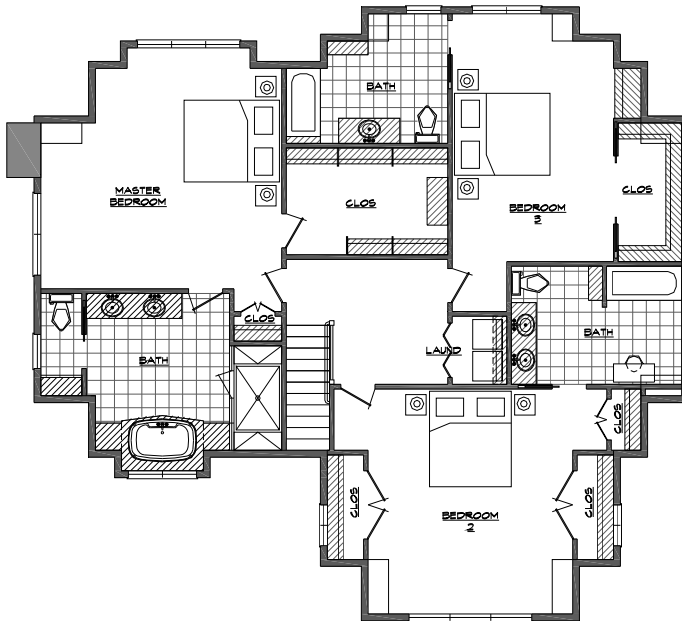

### Systems and Specifications:

Pella Windows Architect Series Classic.  
Top of the line appliances.  
Central Air Heating and Air Conditioning.  
Central Vacuum System..

2<sup>nd</sup> Floor – 1,676 + 586 sf

1<sup>st</sup> Floor – 2,558 sf

### Shingle Style Residence:

4,820 sf & 730 sf garage.  
White cedar shingles & white trim exterior.  
Hardwood floors throughout.  
Wood doors interior, exterior and garages.  
Wood trim interior and exterior.  
Aged brick fireplace interior and exterior.  
Wall to wall carpet in office.  
Full Basement.