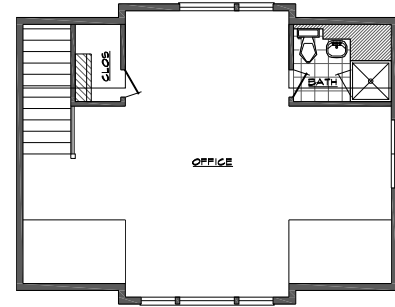

### Systems and Specifications:

Pella Windows Architect Series Classic.  
Top of the line appliances.  
Central Air Heating and Air Conditioning.  
Central Vacuum System..

2<sup>nd</sup> Floor – 1,676 + 586 sf

1<sup>st</sup> Floor – 2,558 sf

### Shingle Style Residence:

4,820 sf & 730 sf garage.  
White cedar shingles & white trim exterior.  
Hardwood floors throughout.  
Wood doors interior, exterior and garages.  
Wood trim interior and exterior.  
Aged brick fireplace interior and exterior.  
Wall to wall carpet in office.  
Full Basement.